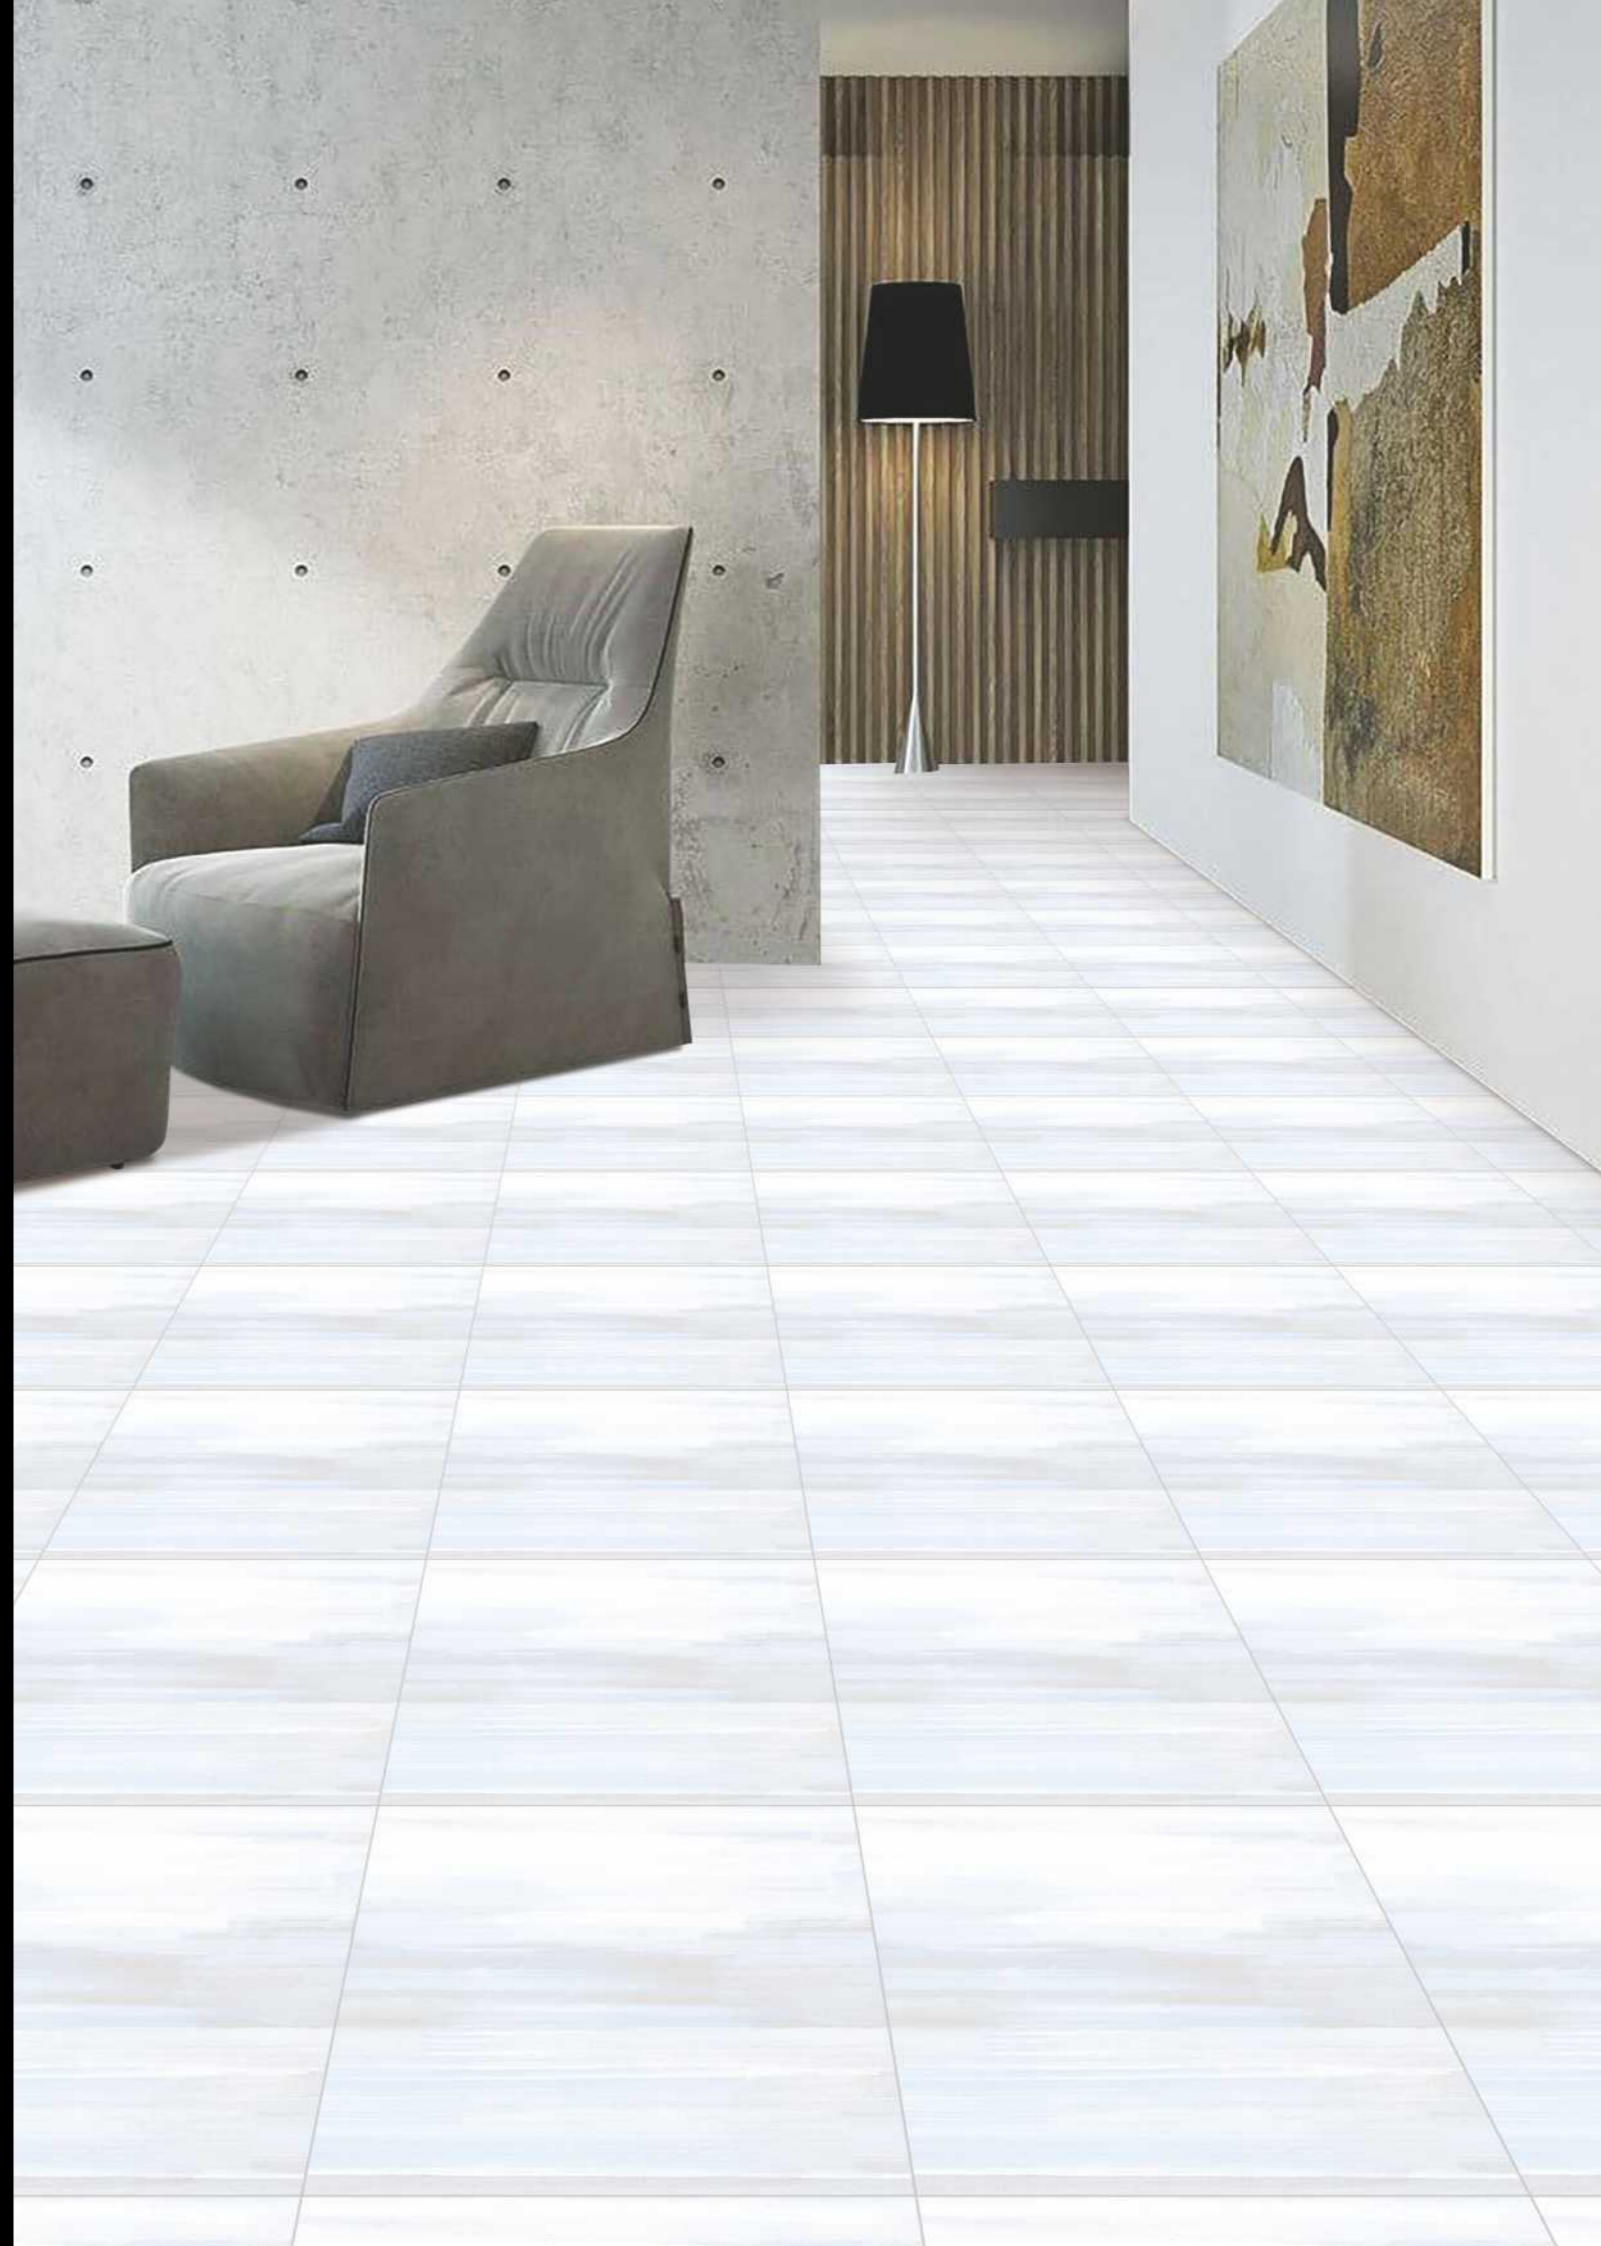

Series :
Sugar

Design No. :
S-174