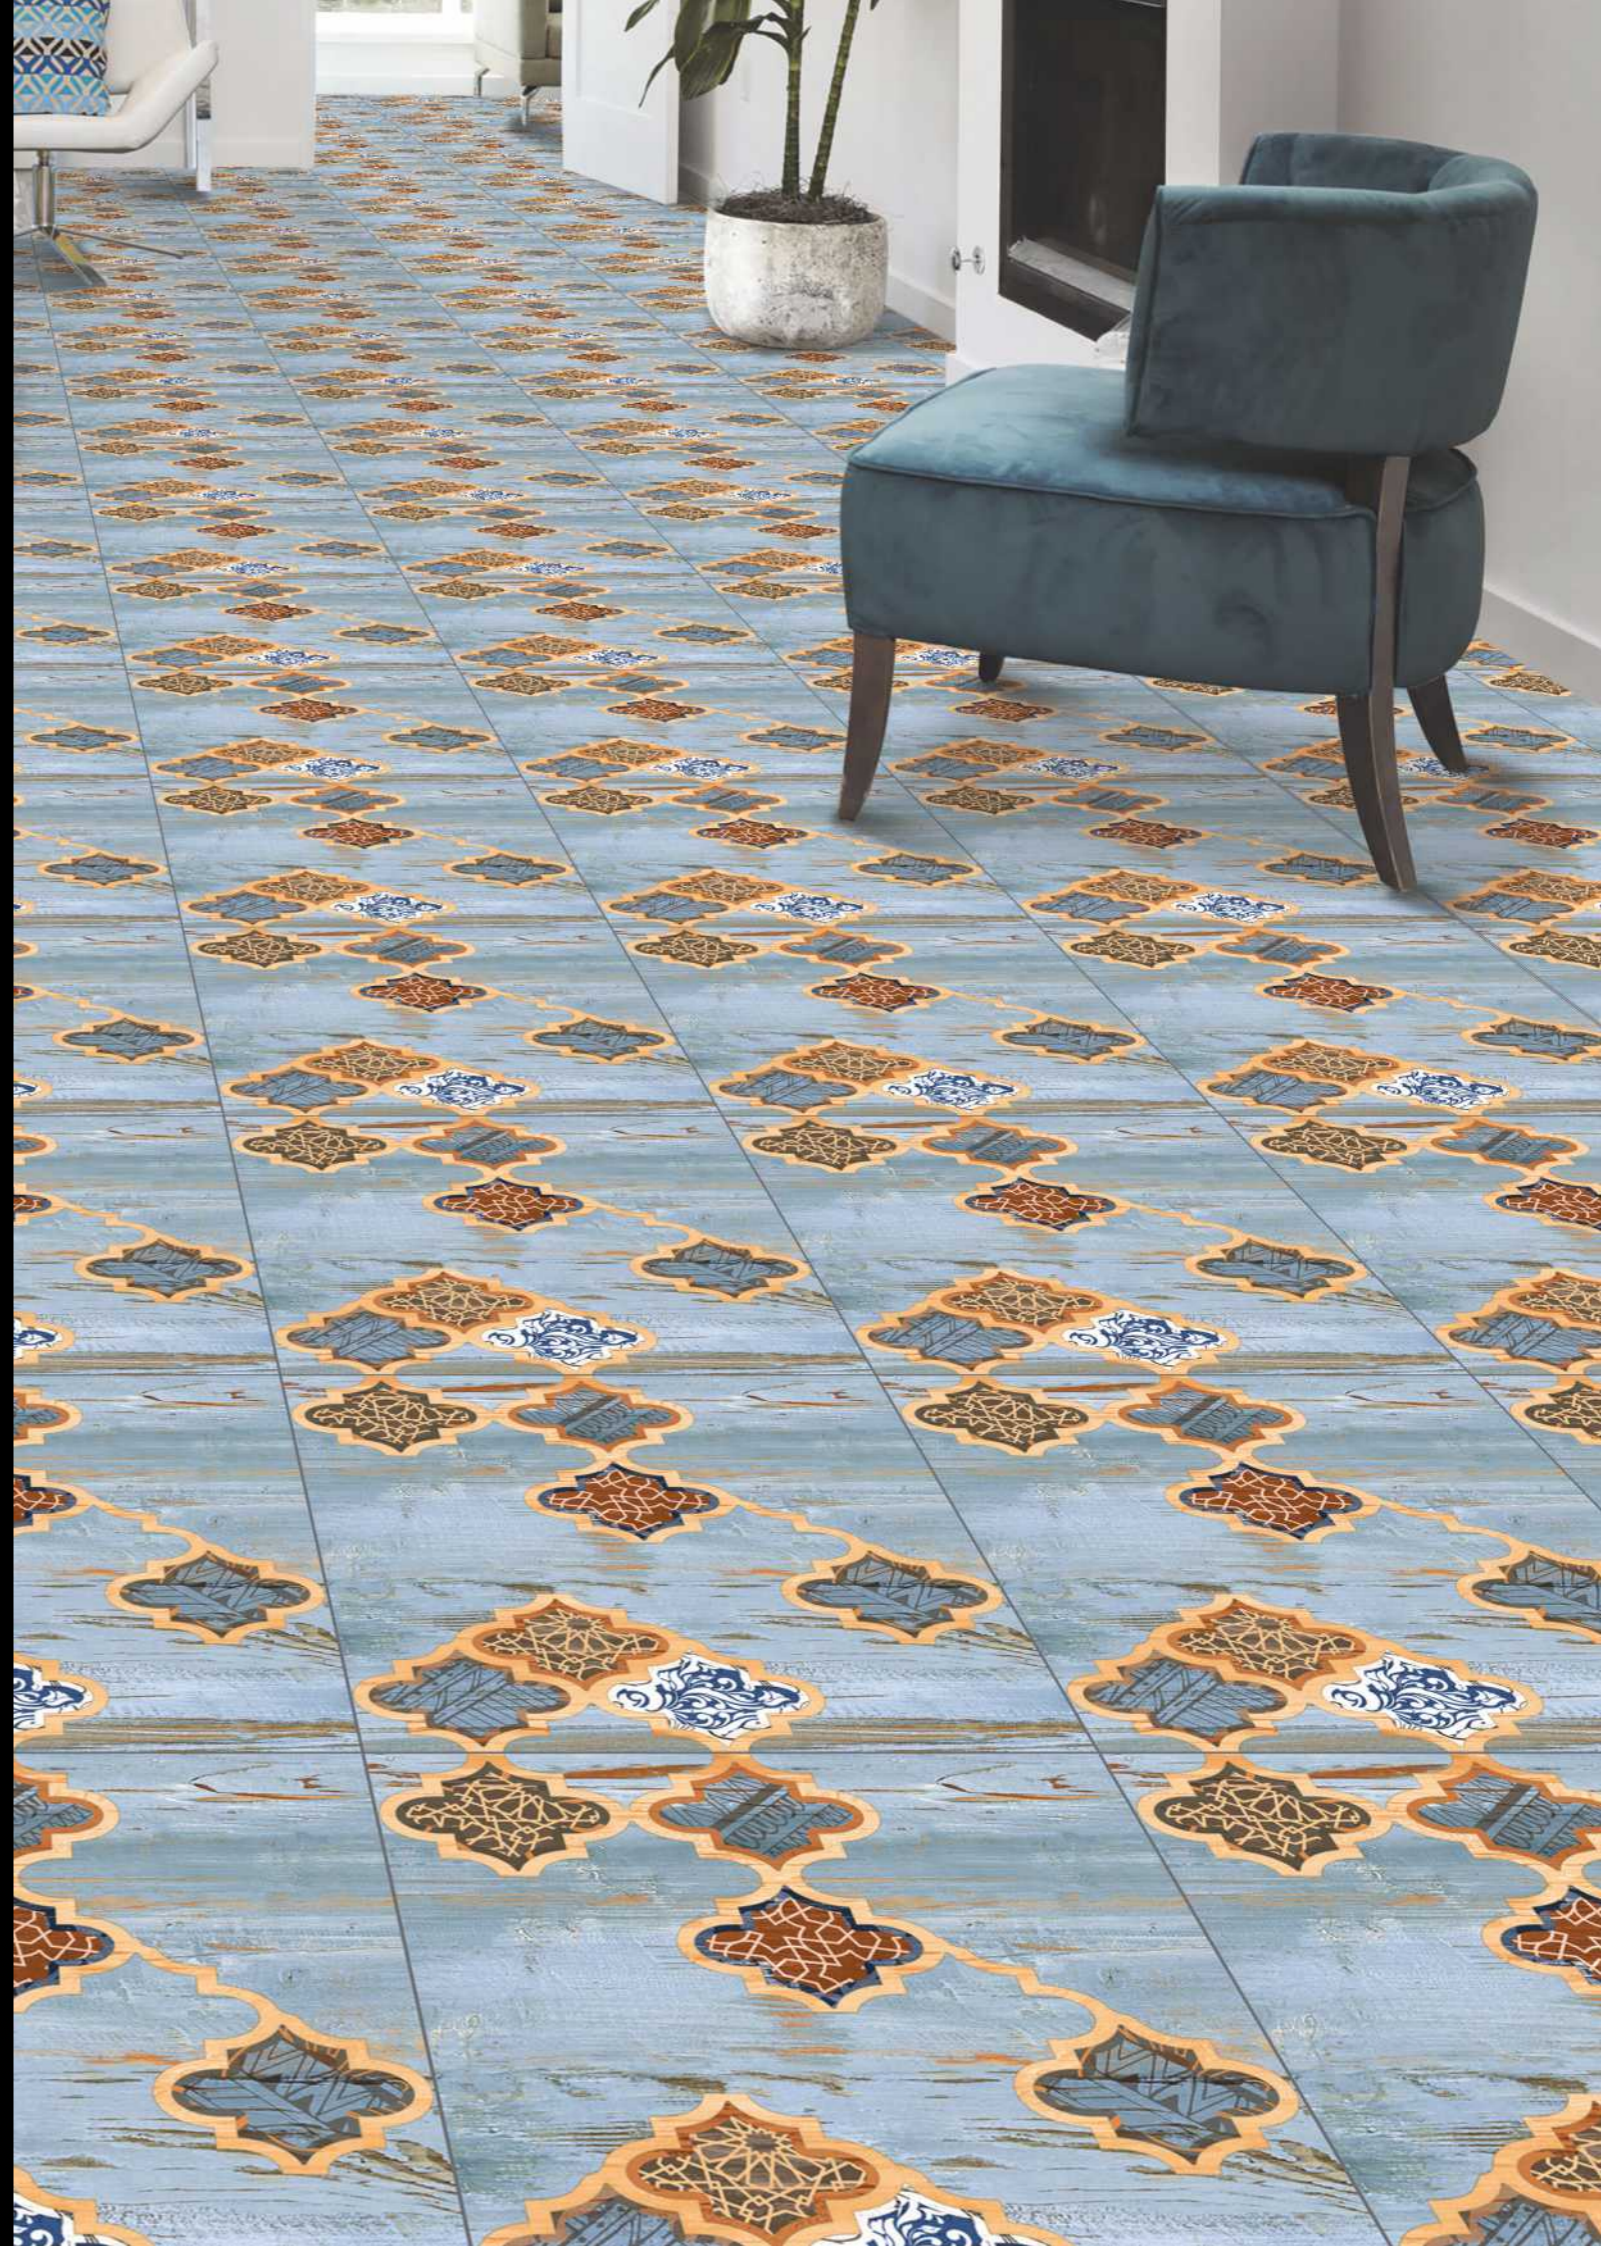

Series :  
**Sugar**

Design No. :  
**S-131**

Series :  
**Sugar**

Design No. :  
**S-132**

Series :  
**Sugar**

Design No. :  
**S-133**

- PUBLIC SPACE
- COUNTER TOPS
- 9MM THICKNESS
- BUILDING FACADE
- LIVING SPACE
- COMMERCIAL SPACE
- MIN. 3MM SPACER
- WALL CLADDING