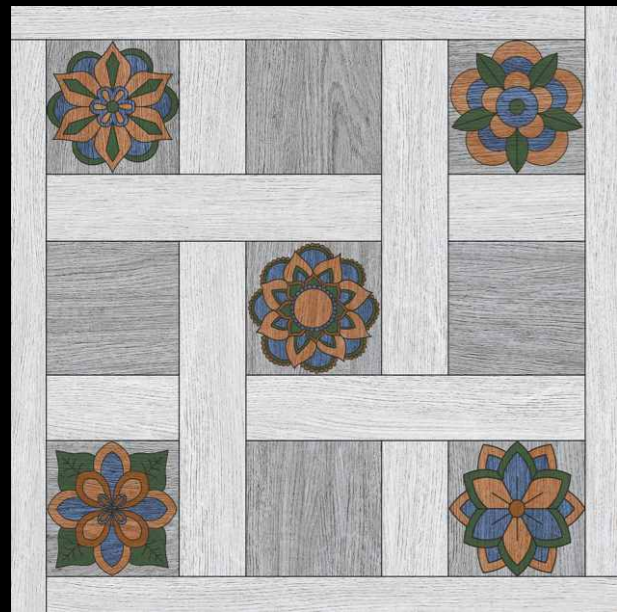

Series :
Punch

Design Name :
Roman-105