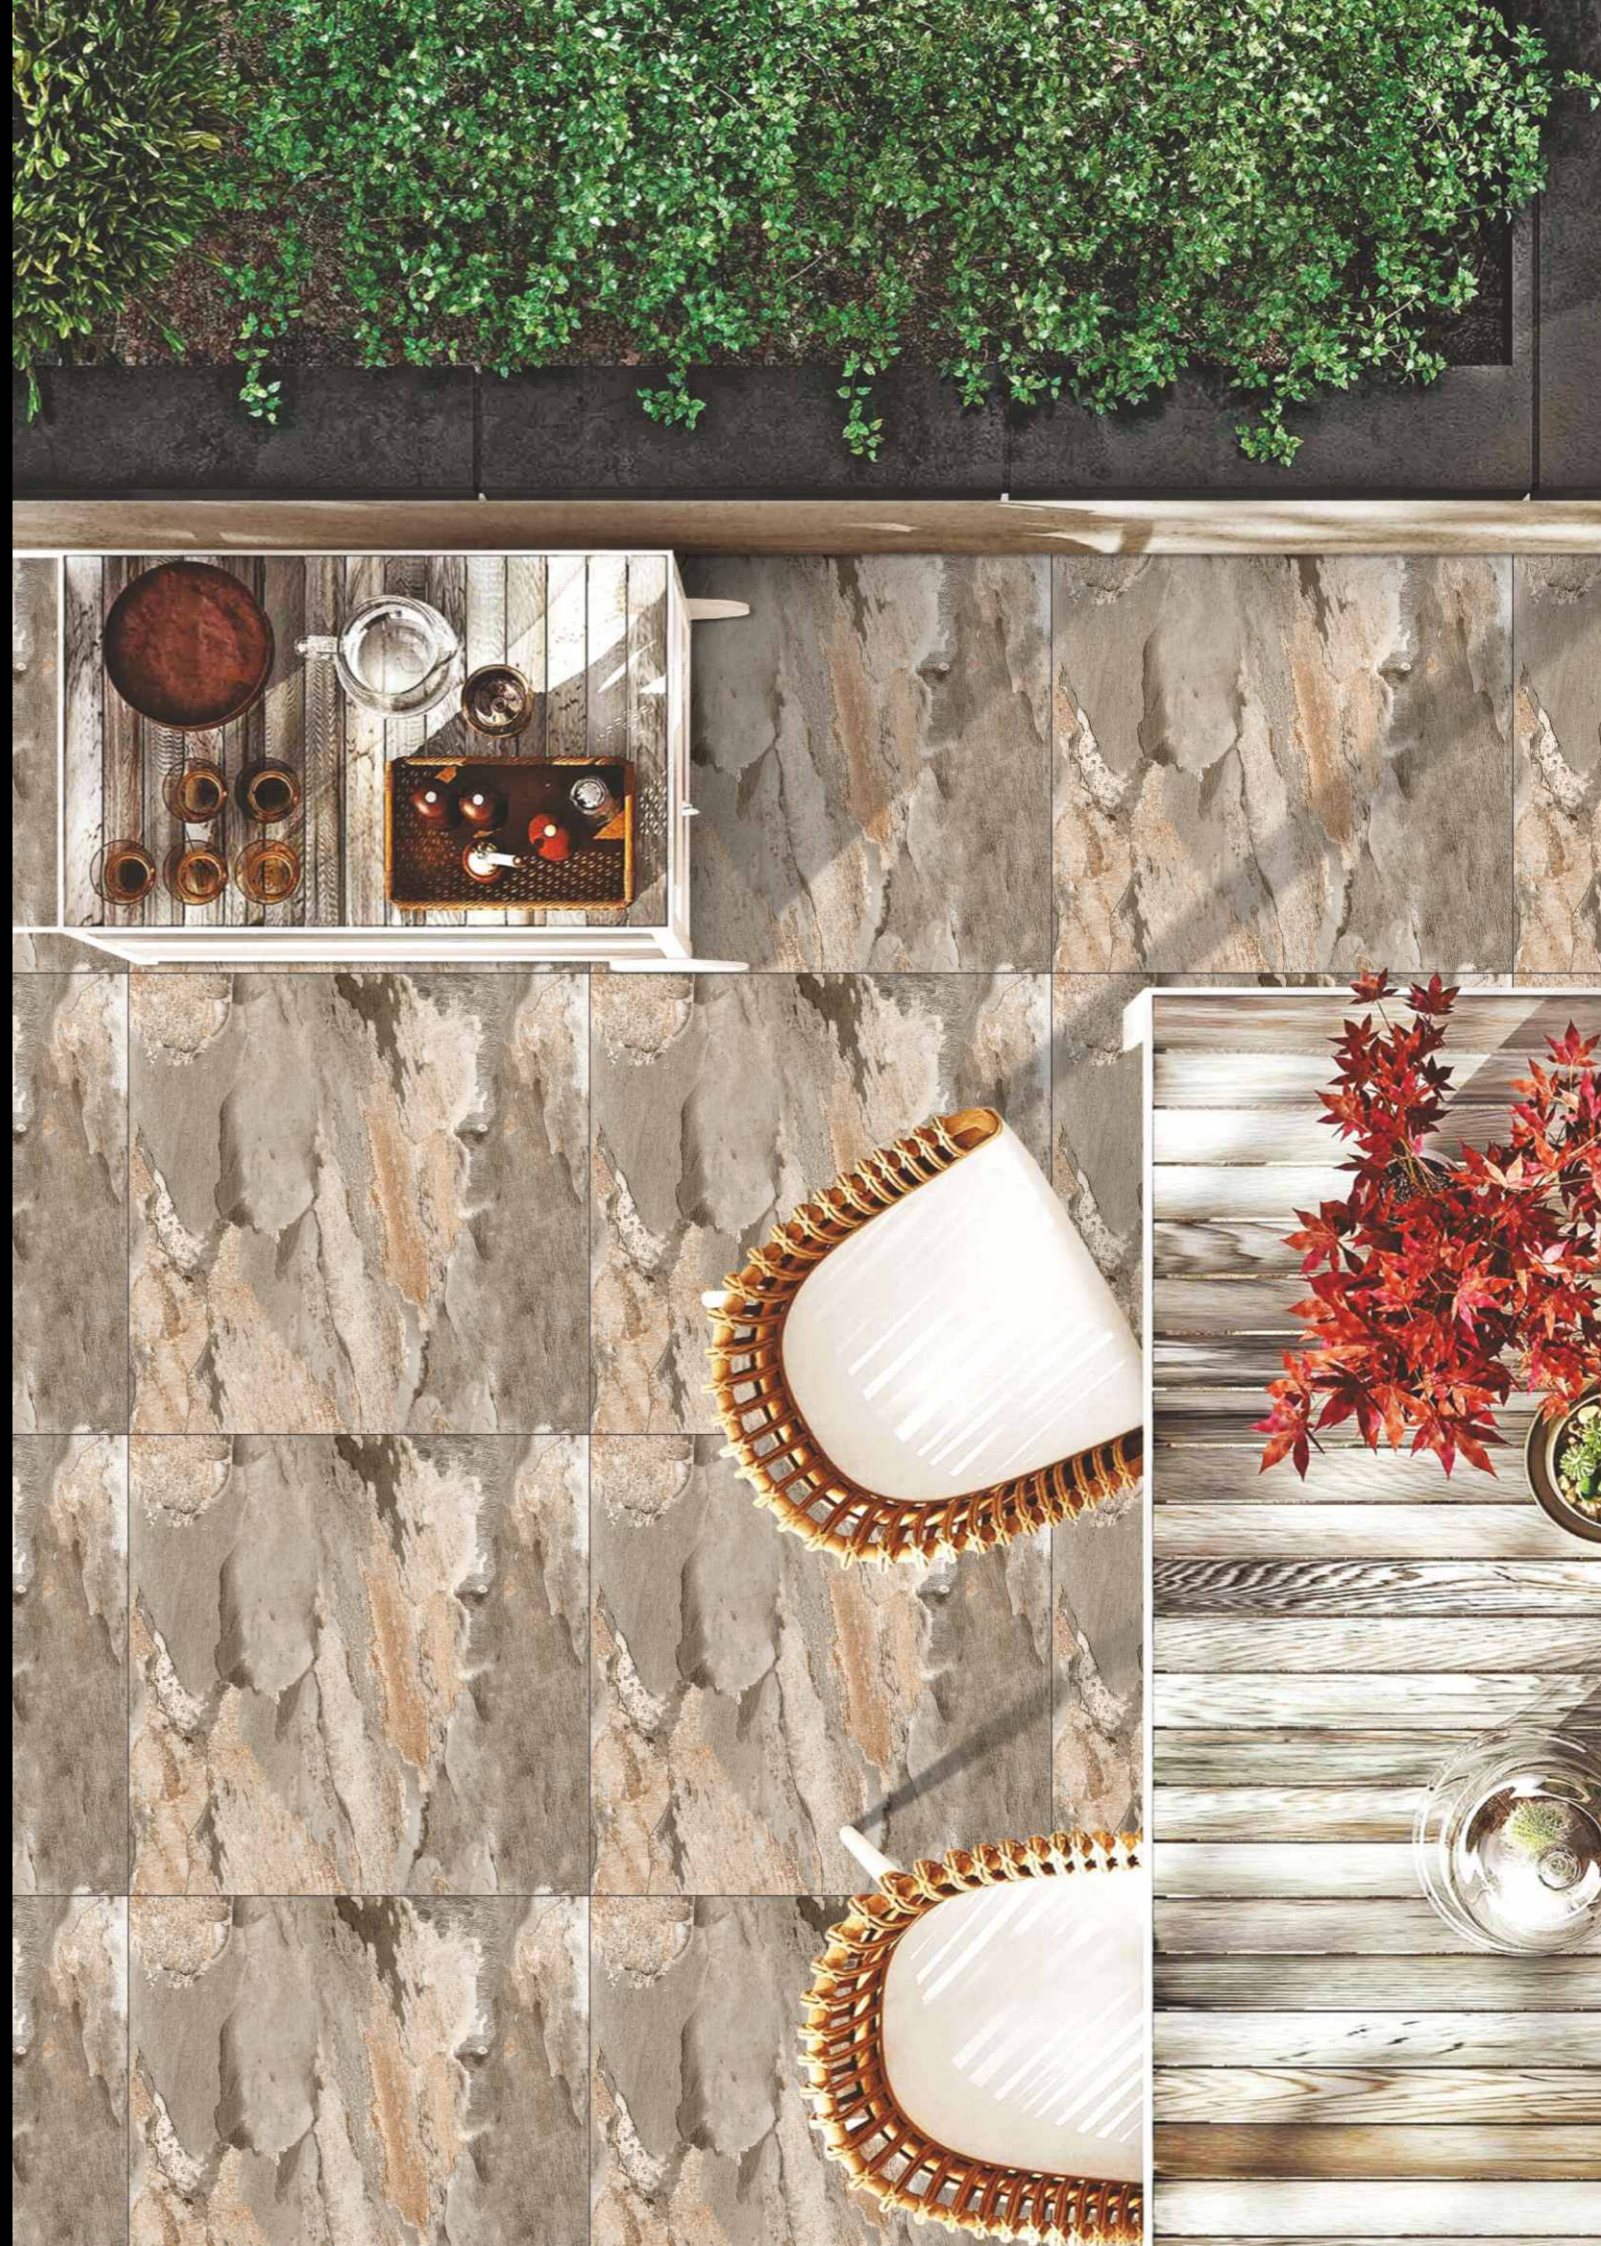

- PUBLIC SPACE
- COUNTER TOPS
- 9MM THICKNESS
- BUILDING FACADE
- LIVING SPACE
- COMMERCIAL SPACE
- MIN. 3MM SPACER
- WALL CLADDING