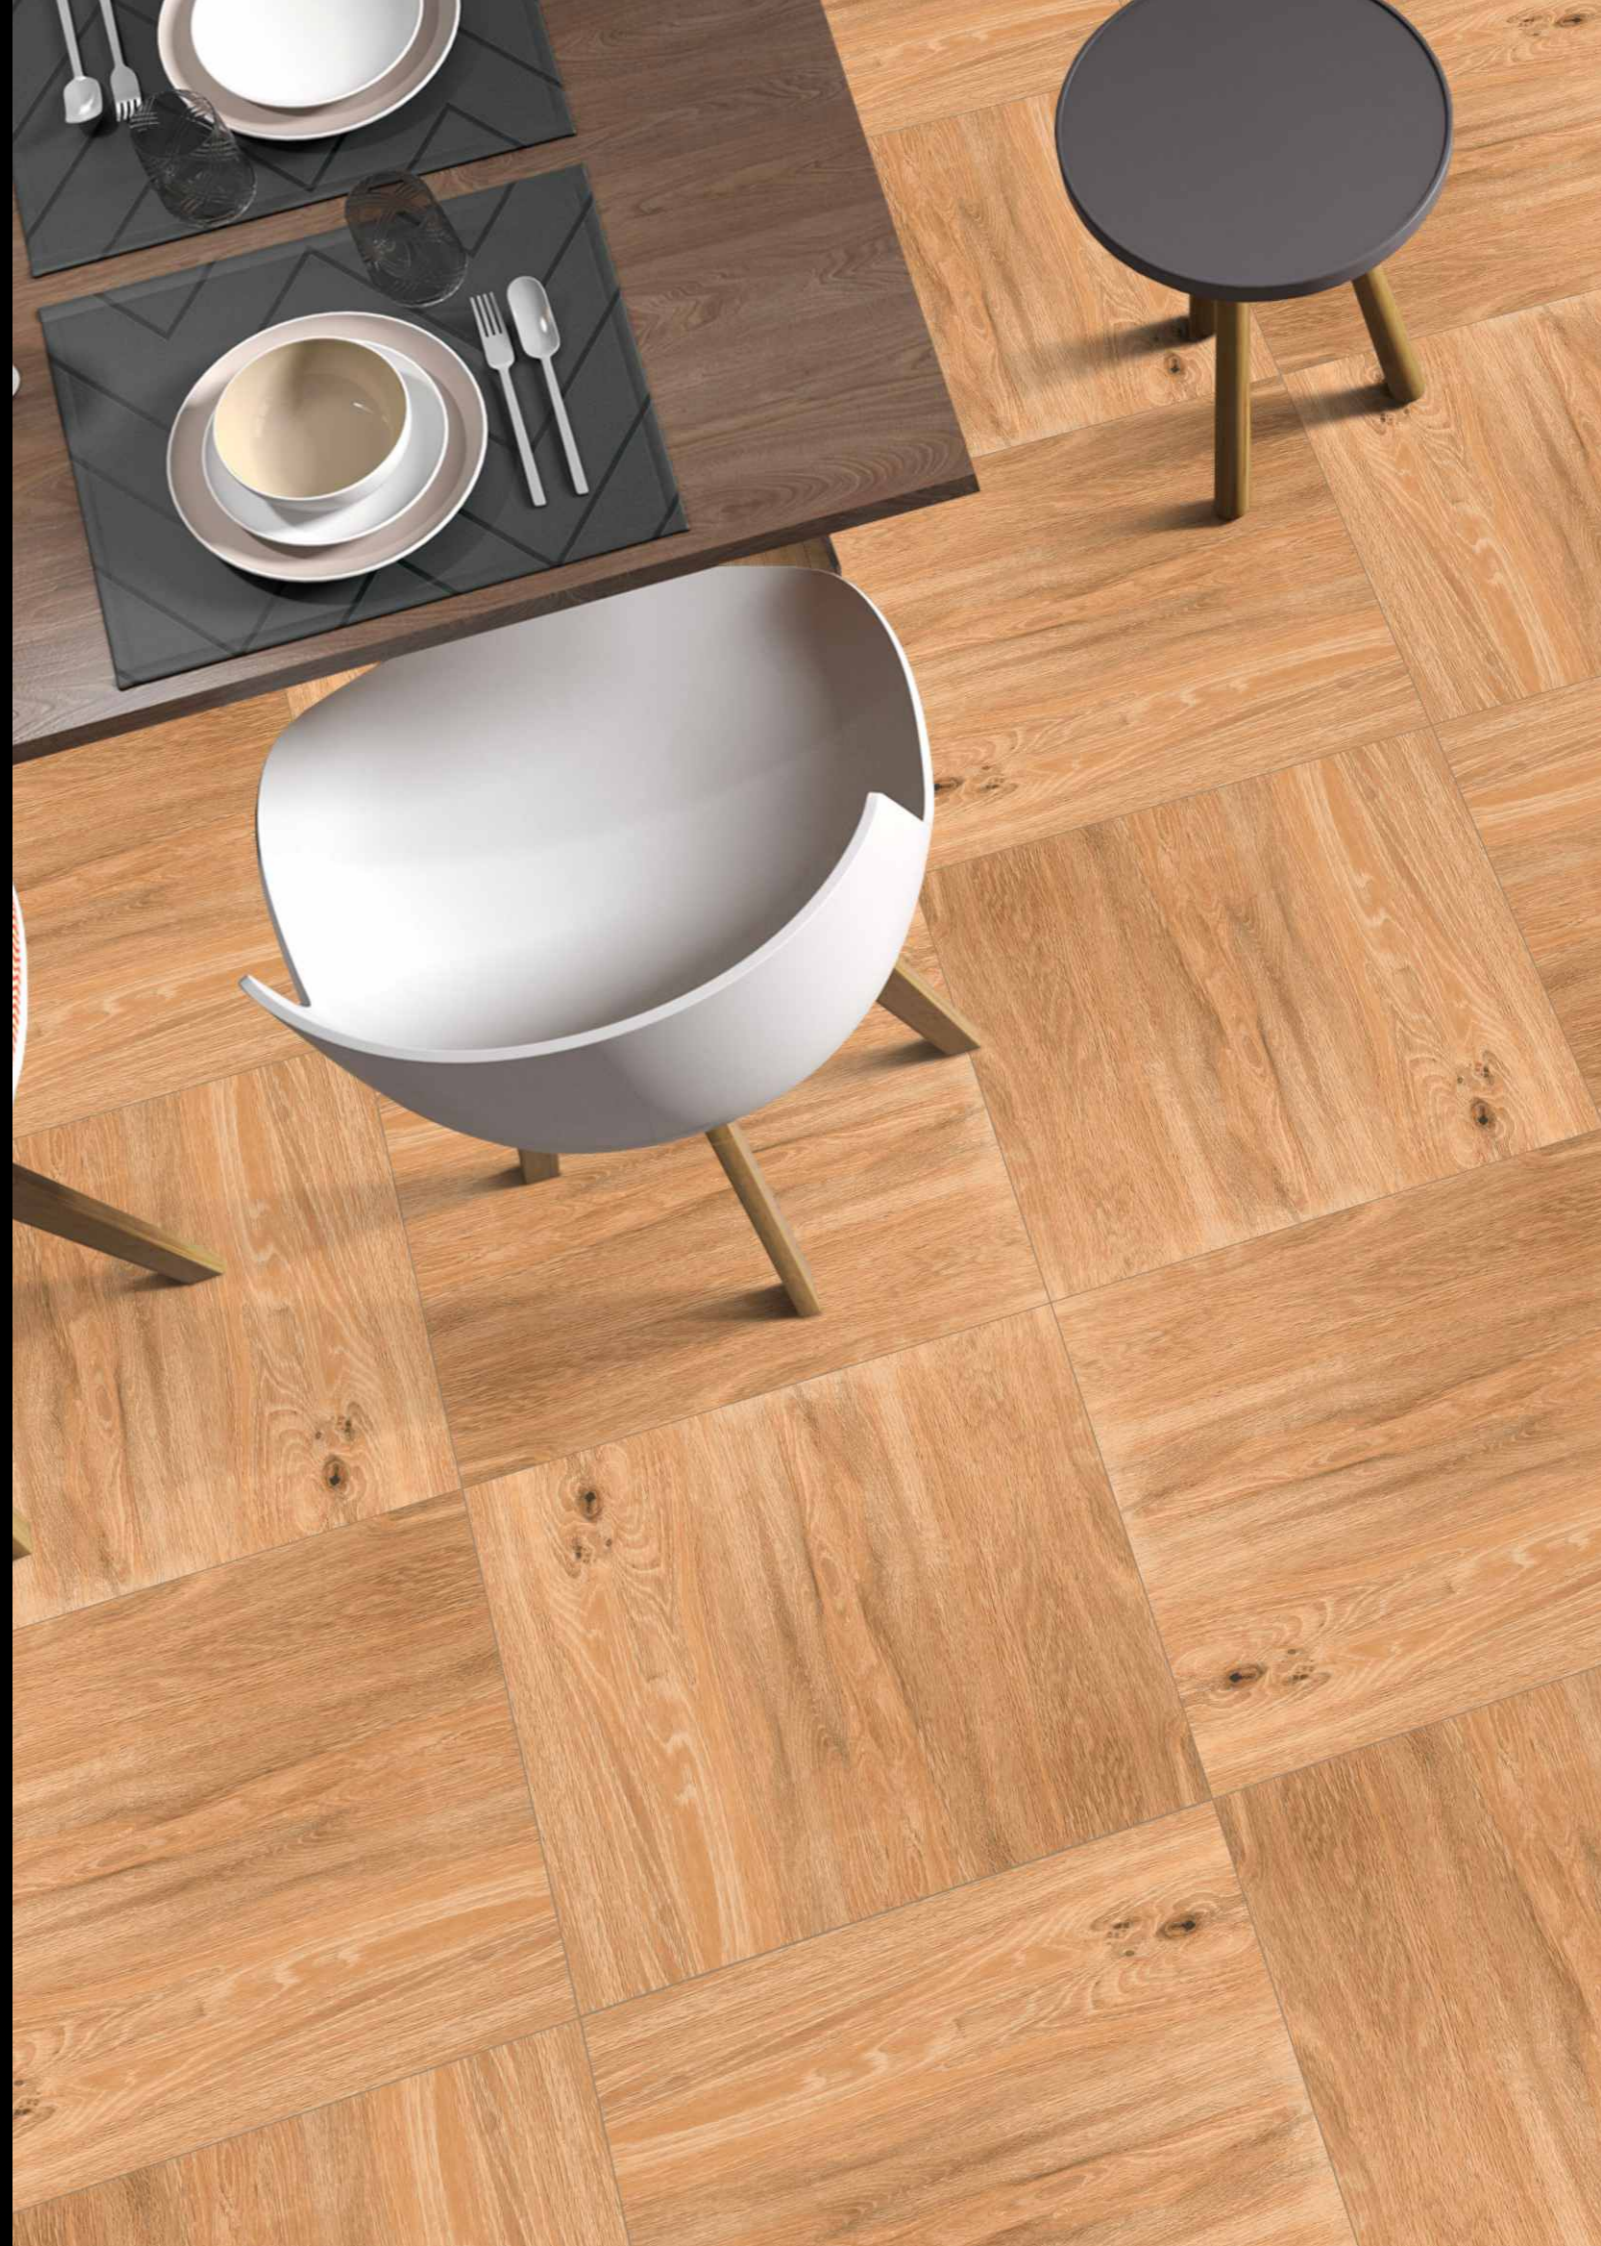

Series :
Punch

Design Name :
Royalwood-112